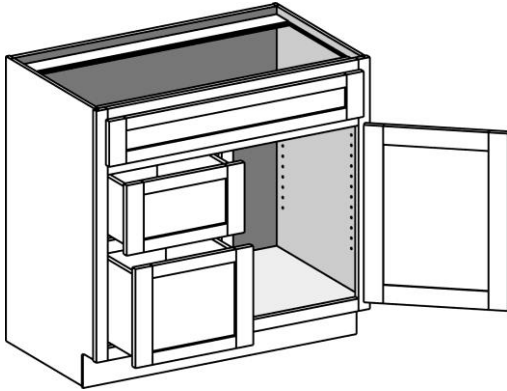

Vanity Combination Left

AVAILABLE OPTIONS

EXTEND STILE	EXPOSED END	FLUSH END	MATCHING INTERIOR
✓	✓	✓	✓
SHAPED TOP RAIL	FLUSH TOE	FLUSH TOE WITH ARCH	
	✓	✓	

Cabinet Code

Cabinet Notes and Information

VCL2431.5
VCL3031.5
VCL3331.5
VCL3631.5
VCL2434.5
VCL3034.5
VCL3334.5
VCL3634.5

- Available 18" or 21" deep, must specify on order
- False top drawer front