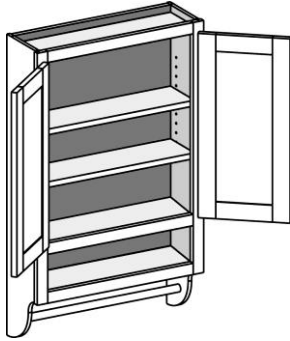

Cabinet Notes and Information

Vanity Wall w/ Butt Doors