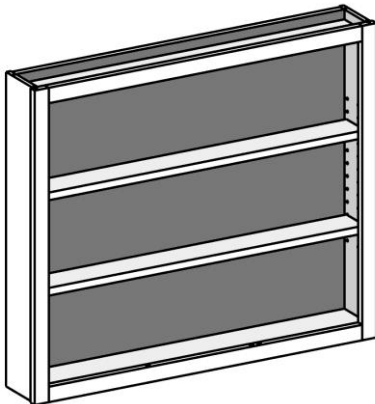

Vanity Wall

AVAILABLE OPTIONS

EXTEND STILE	EXPOSED END	FLUSH END	MATCHING INTERIOR
✓	STD	✓	✓
SHAPED TOP RAIL	FLUSH TOE	FLUSH TOE WITH ARCH	

Mirror Sizes (1/4" Thick)

Cab Width	Mirror Width			Height
24" Cabinet	6-5/16"	7-3/4"	6-5/16"	26-5/8"
30" Cabinet	7-13/16"	10-3/4"	7-13/16"	26-5/8"
36" Cabinet	10-13/16"	10-3/4"	10-13/16"	26-5/8"

Cabinet Code	Cabinet Notes and Information
VWT2430	• 3 mirrors per cabinet (mirror glass not provided) • Optional Mirror hardware (part # 2100008) • Front frame is drilled for mirror hardware
VWT3030	
VWT3630