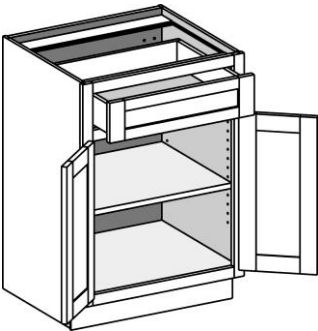

Vanity Base w/ Butt Doors

AVAILABLE OPTIONS

EXTEND STILE	EXPOSED END	FLUSH END	MATCHING INTERIOR
✓	✓	✓	✓
SHAPED TOP RAIL	FLUSH TOE	FLUSH TOE WITH ARCH	
	✓	✓	

Cabinet Code

Cabinet Notes and Information

VB2431.5BD

VB2434.5BD

- Available 18" or 21" deep, must specify on order