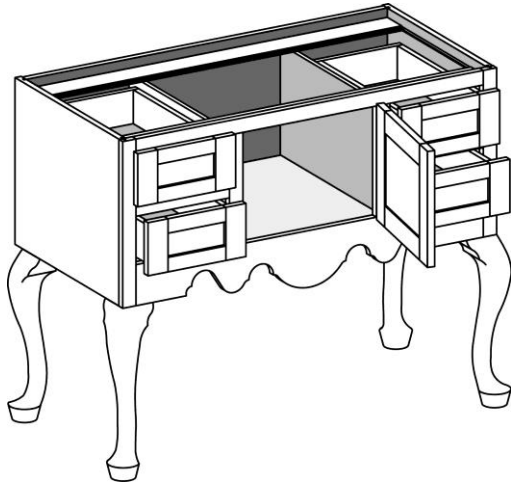

Queen Anne Vanity

AVAILABLE OPTIONS

EXTEND STILE	EXPOSED END	FLUSH END	MATCHING INTERIOR
		STD	
SHAPED TOP RAIL	FLUSH TOE	FLUSH TOE WITH ARCH	

Cabinet Code

Cabinet Notes and Information

QAV3634.5
QAV3934.5
QAV4234.5

- Craftsman Line only
- Bottom rail is 6"
- Legs are 17-1/4" high
- Legs extend 1" past cabinet side
- Available in Hard Maple, Cherry and Red Oak only