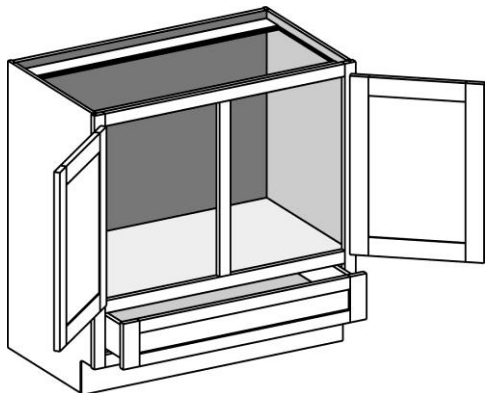

Vanity Sink Reverse

AVAILABLE OPTIONS

EXTEND STILE	EXPOSED END	FLUSH END	MATCHING INTERIOR
✓	✓	✓	✓
SHAPED TOP RAIL	FLUSH TOE	FLUSH TOE WITH ARCH	
	✓	✓	

Cabinet Code

Cabinet Notes and Information

VS3031.5RV

- Available in 18" and 21" deep. Must specify on order

VS3631.5RV

VS3034.5RV

- No drawer parts or shelf with sink units

VS3634.5RV