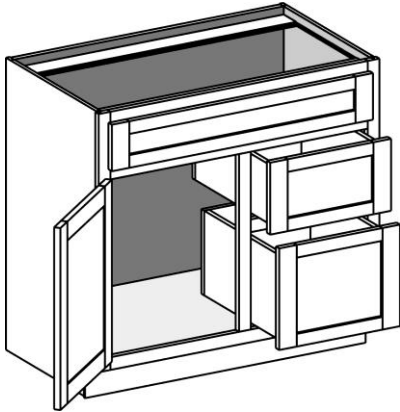

Vanity Combination Right

AVAILABLE OPTIONS

EXTEND STILE	EXPOSED END	FLUSH END	MATCHING INTERIOR
✓	✓	✓	✓
SHAPED TOP RAIL	FLUSH TOE	FLUSH TOE WITH ARCH	
	✓	✓	

Cabinet Code

Cabinet Notes and Information

VCR2431.5
VCR3031.5
VCR3331.5
VCR3631.5
VCR2434.5
VCR3034.5
VCR3334.5
VCR3634.5

- Available 18" or 21" deep, must specify on order
- False top drawer front