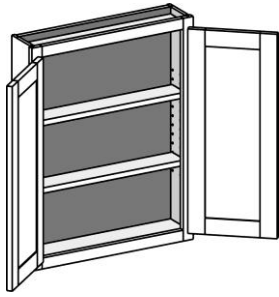

AVAILABLE OPTIONS

EXTEND STILE	EXPOSED END	FLUSH END	MATCHING INTERIOR
✓	STD	✓	✓
SHAPED TOP RAIL	FLUSH TOE	FLUSH TOE WITH ARCH	
✓			

Cabinet Code

VW2430BD

Cabinet Notes and Information

Vanity Wall w/ Butt Doors

AVAILABLE OPTIONS

EXTEND STILE	EXPOSED END	FLUSH END	MATCHING INTERIOR
✓	STD	✓	STD
SHAPED TOP RAIL	FLUSH TOE	FLUSH TOE WITH ARCH	
✓			

Cabinet Code

VW2440BD

Cabinet Notes and Information

- Craftsman line only
- 5" high bottom opening

Vanity Wall Shelf w/ Butt Doors