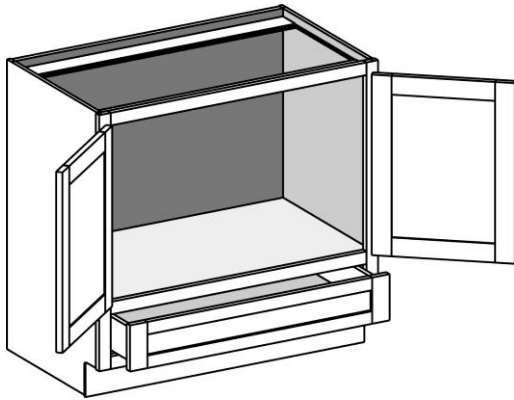

Vanity Sink Reverse w/ Butt Doors

AVAILABLE OPTIONS

EXTEND STILE	EXPOSED END	FLUSH END	MATCHING INTERIOR
✓	✓	✓	✓
SHAPED TOP RAIL	FLUSH TOE	FLUSH TOE WITH ARCH	
✓	✓	✓	

Cabinet Code

Cabinet Notes and Information

VS2431.5RVBD
VS3031.5RVBD
VS3631.5RVBD
VS2434.5RVBD
VS3034.5RVBD
VS3634.5RVBD

- Available in 18" and 21" deep. Must specify on order
- No drawer parts or shelf with sink units