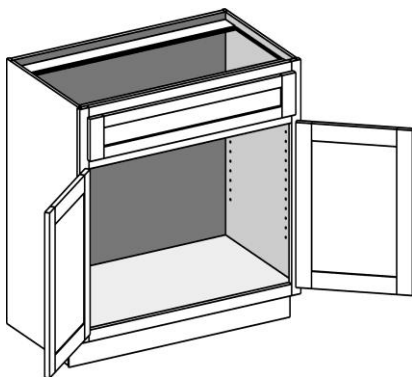

Vanity Sink w/ Butt Doors

AVAILABLE OPTIONS

EXTEND STILE	EXPOSED END	FLUSH END	MATCHING INTERIOR
✓	✓	✓	✓
SHAPED TOP RAIL	FLUSH TOE	FLUSH TOE WITH ARCH	
	✓	✓	

Cabinet Code

Cabinet Notes and Information

VS2431.5BD

- Available 18" or 21" deep, must specify on order

VS2731.5BD

VS3031.5BD

- False drawer front

VS3331.5BD

- No drawer parts or shelves with sink unit

VS3631.5BD

VS2434.5BD

- No drawer parts or shelf with sink units

VS2734.5BD

VS3034.5BD

VS3334.5BD

VS3634.5BD