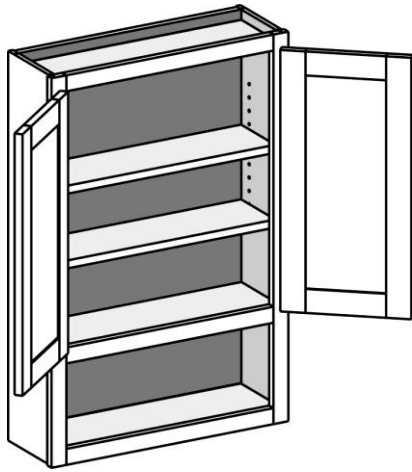

AVAILABLE OPTIONS

EXTEND STILE	EXPOSED END	FLUSH END	MATCHING INTERIOR
✓	STD	✓	✓
SHAPED TOP RAIL	FLUSH TOE	FLUSH TOE WITH ARCH	
✓			

Cabinet Code	Cabinet Notes and Information
VWS2436.5BD	• 8" high bottom opening