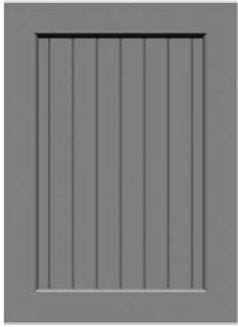

Grooved Panel Collection Doors

Ardmore

matching drawer front available

7" x 6-3/4"
 2-5/16" framing
 3/8" Reverse G-Cove
 raise shown
 G-015 rout
 1-1/2" spacing

Prestwick

matching drawer front available

7-1/2" x 7-1/2"
 2-5/16" framing
 3/4" Reverse G-Cove
 raise shown
 G-012 rout
 2" spacing

Woodford

matching drawer front available

6-3/4" x 6-3/4"
 2-5/16" framing
 3/8" Reverse G-Cove
 raise shown
 G-121 rout
 2" spacing

Yardley

matching drawer front available

7" x 6-3/4"
 2-5/16" framing
 3/8" Reverse G-Cove
 raise shown
 G-012 rout
 1-1/2" spacing

Grooved panel doors available with vertical grain only. Minimums listed are based on panel raise shown and will vary by raise; see Offering and Availability for additional options. Framing width listed is determined by measuring across the back of the framing unless otherwise noted.