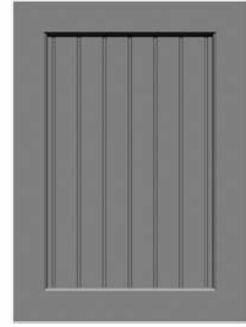

Grooved Panel Collection Doors

Ardmore

matching drawer front available

7" x 6-3/4"
 2-5/16" framing
 3/8" Reverse G-Cove
 raise shown
 G-015 rout
 1-1/2" spacing

Prestwick

matching drawer front available

7-1/2" x 7-1/2"
 2-5/16" framing
 3/4" Reverse G-Cove
 raise shown
 G-012 rout
 2" spacing

Woodford

matching drawer front available

6-3/4" x 6-3/4"
 2-5/16" framing
 3/8" Reverse G-Cove
 raise shown
 G-121 rout
 2" spacing

Yardley

matching drawer front available

7" x 6-3/4"
 2-5/16" framing
 3/8" Reverse G-Cove
 raise shown
 G-012 rout
 1-1/2" spacing