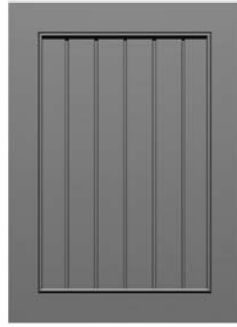

Grooved Panel Collection Doors

Ardmore

matching drawer front available

7" x 6-3/4"
 2-5/16" framing
 3/8" Reverse G-Cove
 raise shown
 G-015 rout
 1-1/2" spacing

Prestwick

matching drawer front available

7-1/2" x 7-1/2"
 2-5/16" framing
 3/4" Reverse G-Cove
 raise shown
 G-012 rout
 2" spacing

Woodford

matching drawer front available

6-3/4" x 6-3/4"
 2-5/16" framing
 3/8" Reverse G-Cove
 raise shown
 G-121 rout
 2" spacing

Yardley

matching drawer front available

7" x 6-3/4"
 2-5/16" framing
 3/8" Reverse G-Cove
 raise shown
 G-012 rout
 1-1/2" spacing